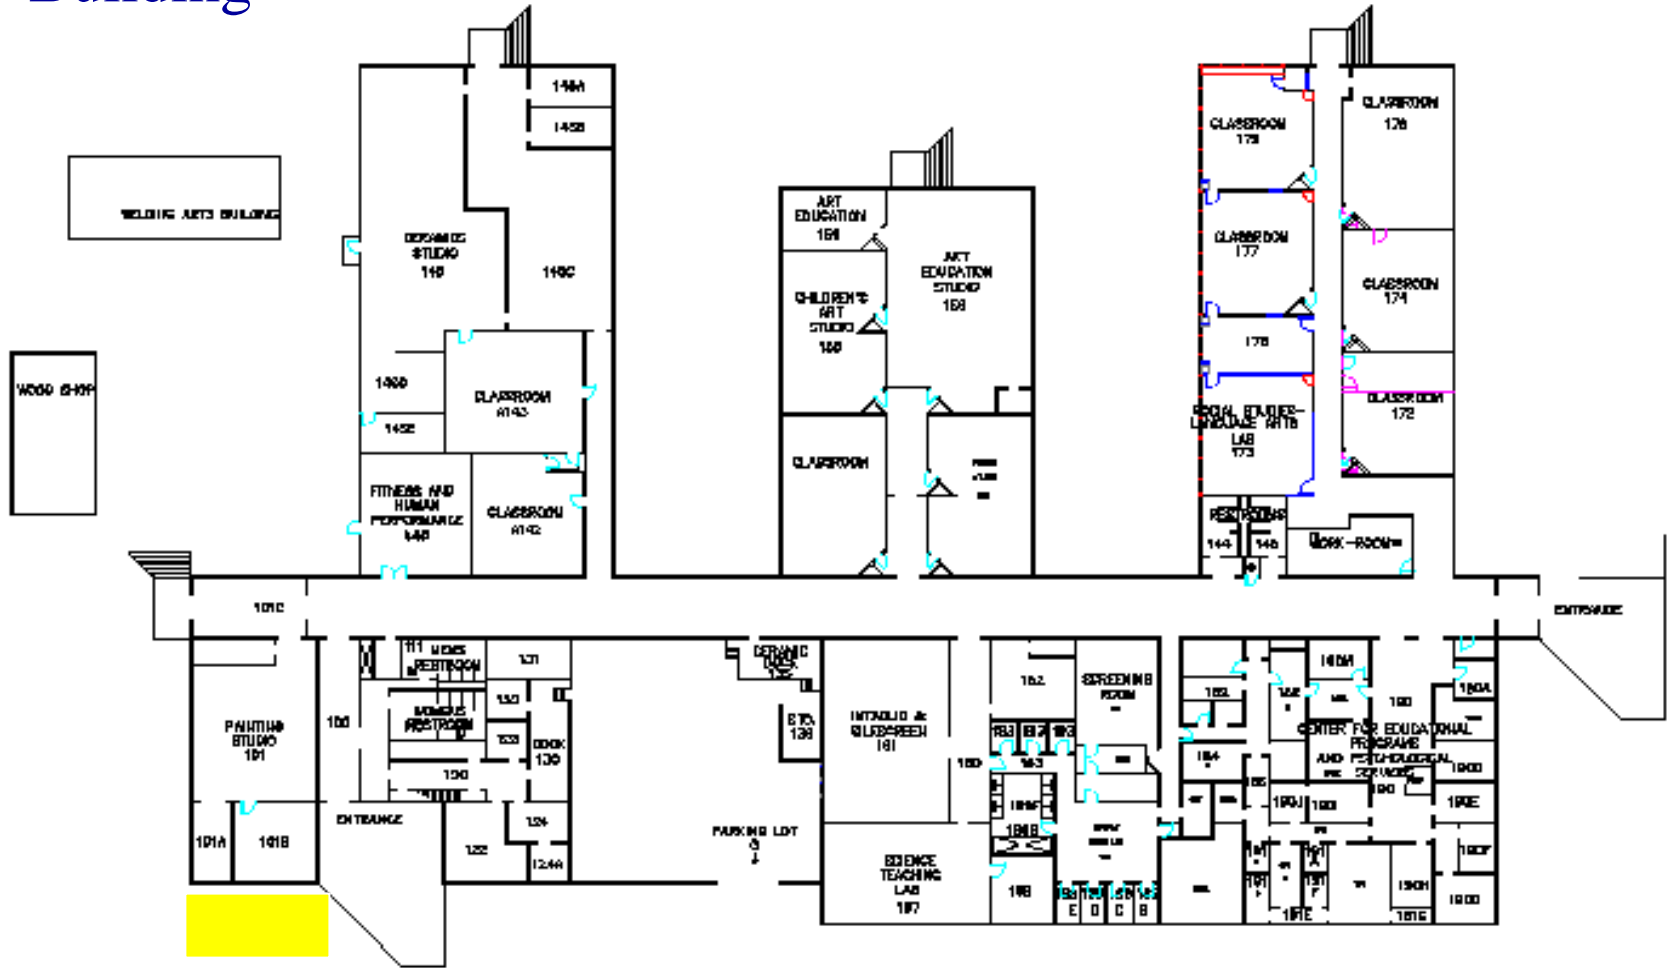

Bayou Building

Lot D

■ = Smoking Area

Lot B

U-Drive

Lot A

SSCB

Proposed
Covered
Smoking
Area

Alumni Plaza

Lot B

Delta Building

1st Floor

Lot J

Arbor Building

ARBOR BUILDING

Lot G