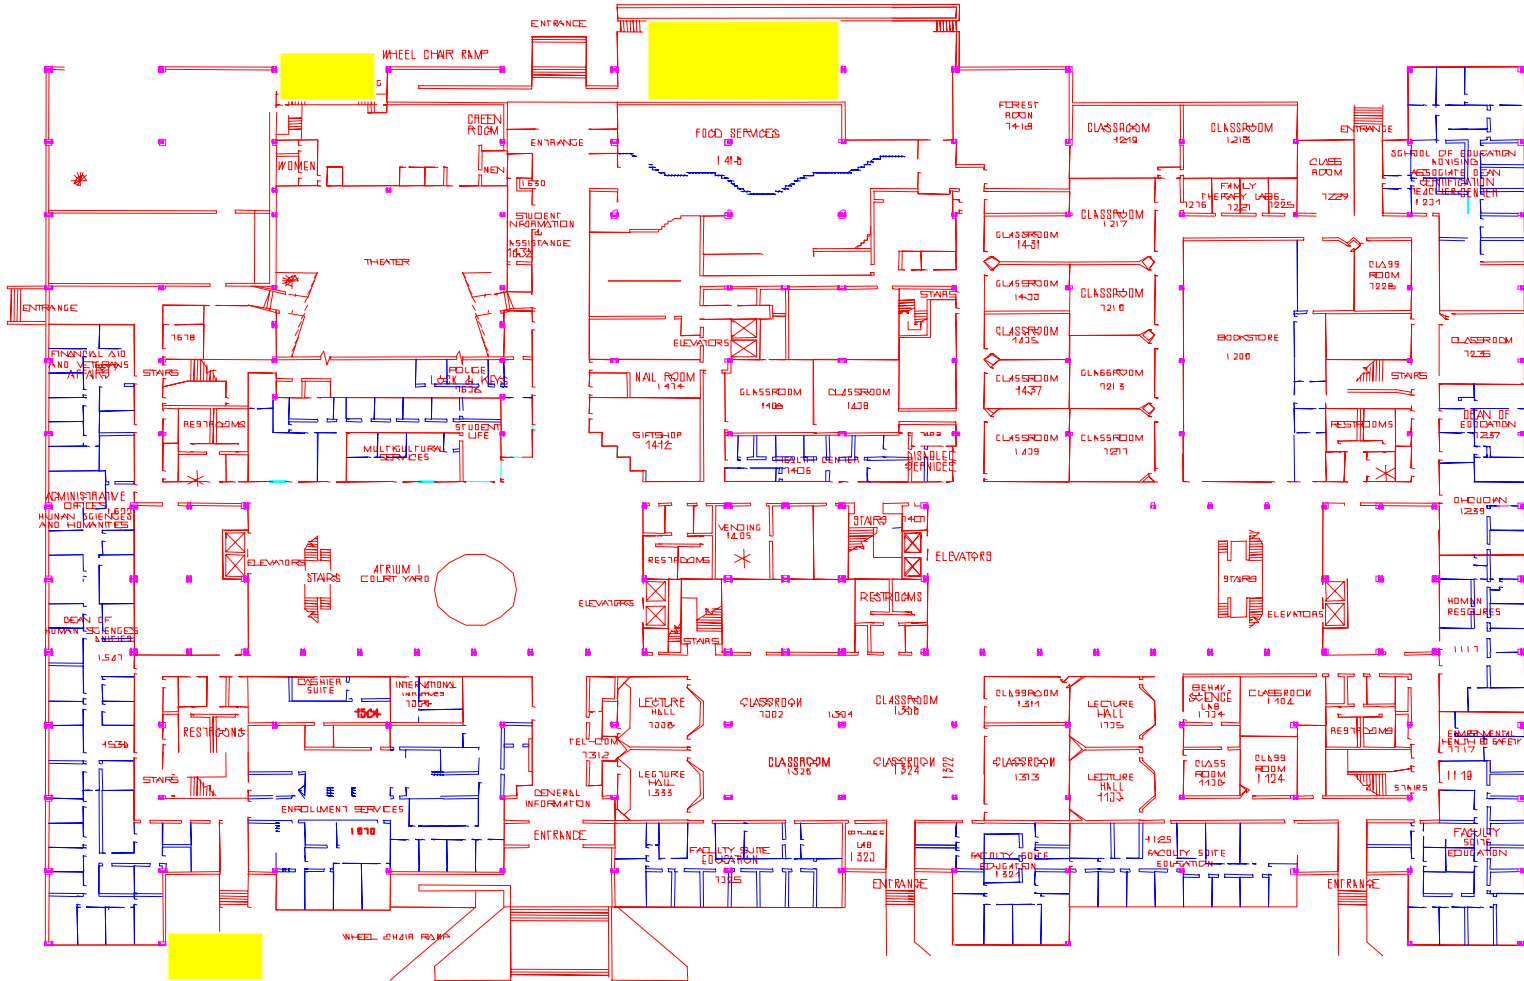

Bayou Building

Lot D

■ = Smoking Area

Lot B

U-Drive

Lot A

SSCB

Proposed
Covered
Smoking
Area

Alumni Plaza

Lot B

Delta Building

1st Floor

Lot J

Arbor Building

ARBOR BUILDING

Lot G